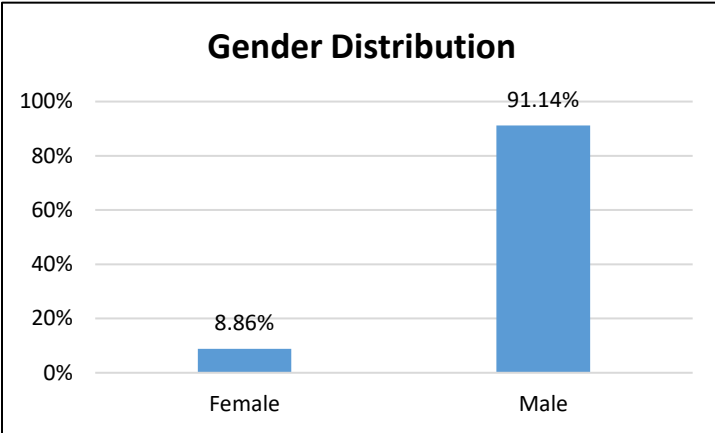

Pretrial Services Weekly Report

Electronic Monitoring Population Demographics 3/31/2023

Radio Frequency Monitoring (RF) population:	971
GPS Monitoring population:	703

Radio Frequency (RF) Monitoring

GPS Monitoring